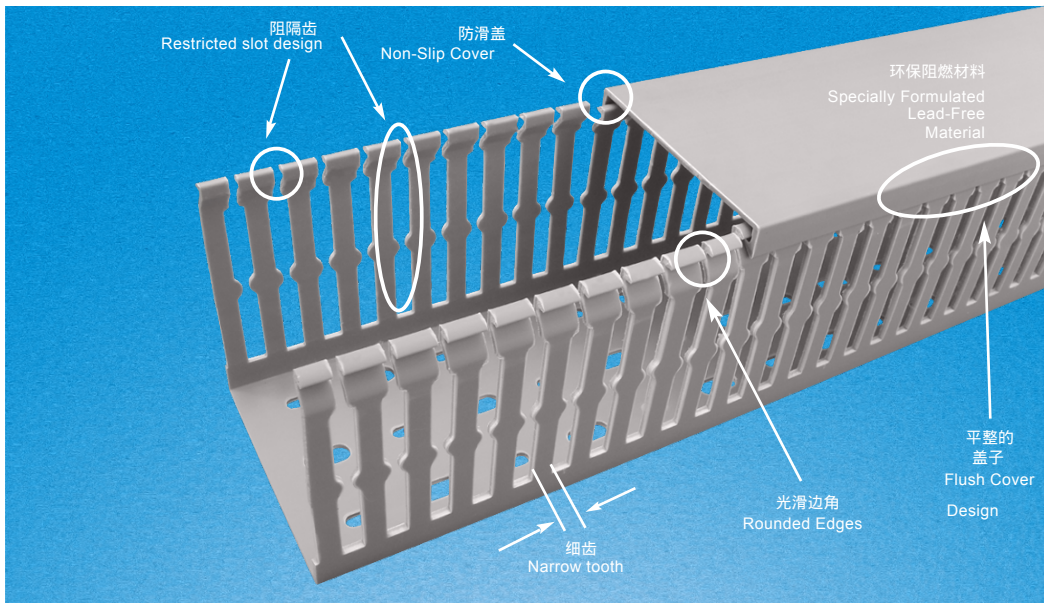

RCCN 日成GDRF型环保阻燃线槽 Wide Slot Wiring Duct