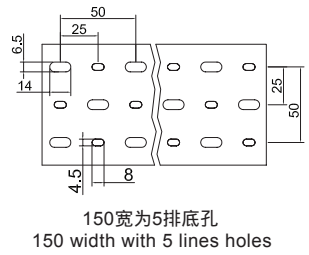

更多选择:量大可按需求生产所需规格或定制长度.例:HVDR8080(L=1.7M)  
 Wide slot/finger design provides greater sidewall rigidity and can be used with a wide range of wire bundle sizes.  
 Certificates:UL:E306674 CE:EN50085 RoHS,REACH. Made of rigid PVC  
 Work temperature:-40 °c to 65 °c  
 UL94 Flammability Rating of V-0  
 Provided with mounting holes  
 Available color:gray.white.blue.black and other special colors  
 Special length come with MOQ request

推荐:本产品为老型号,新型号HVDRT代替C15-16

样式:16mm-72mm宽  
 Style:Width from 16mm to 72mm

样式:75mm-140mm宽  
 Style:Width from 75mm to 140mm

本系列为老型号,由HVDR代替,孔无分隔齿设计。本系列75高为非标产品。  
 This series is old part no., with HVDR,without butterfly in the fingers  
 75 Height is not standard products