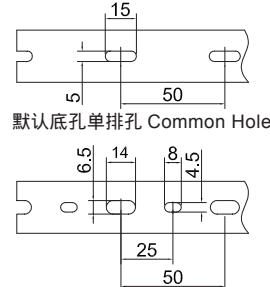

更多选择:量大可按需求生产所需规格或定制长度.例:HVDR8080(L=1.7M)  
 Wide slot/finger design provides greater sidewall rigidity and can be used with a wide range of wire bundle sizes.  
 Certificates:UL:E306674 CE:EN50085 RoHS,REACH. Made of rigid PVC  
 Work temperature:-40 °c to 65 °c  
 UL94 Flammability Rating of V-0  
 Provided with mounting holes  
 Available color:gray.white.blue.black and other special colors  
 Special length come with MOQ request

推荐:本产品为老型号,新型号HVDRT代替C15-16

样式:16mm-72mm宽  
 Style:Width from 16mm to 72mm

样式:75mm-140mm宽  
 Style:Width from 75mm to 140mm

本系列为老型号,由HVDR代替,孔无分隔齿设计。本系列75高为非标产品。  
 This series is old part no., with HVDR,without butterfly in the fingers  
 75 Height is not standard products