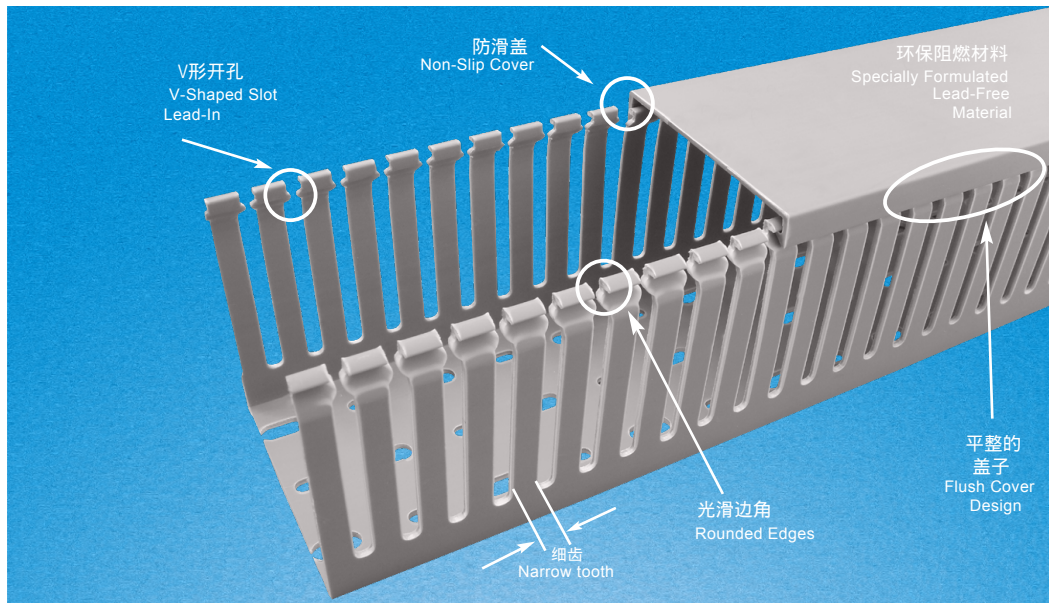

Pcs/Branch  
2M

Including truning and lids

每支  
2米  
含槽底槽盖

Pcs/Branch  
2M

Including truning and lids

## RCCN 日成HVDR型环保阻燃线槽 Narrow Slot Wiring Duct

特点/Features	优点/Advantages	益处/Benefits
细的齿和细的孔 Narrow finger and slot design	较近的电器接线空间满足高密度排线 Allows further fanning of wires for neater wire	允许更多的排线,使布线效果整体美观 Mmanagement in high-density control panels
环保阻燃材料 Rohs approved Enviroment-friendly Material	符合欧盟ROHS环保测试, 符合美国UL94V-0,良好的阻燃性 Approved by EU Rohs, Compliant with US UL 94V-0,good inflaming	环保不含有铅的PVC 不会对人体健康构成危害,材料良好阻燃性, 使明火自熄,在着火的情况下,保证安全 Eliminates health concerns associated with PVC that contains lead
光滑的边角 Smooth rounded edges	齿的顶端和孔的边缘光滑 Smooth edges in duct slots and at top of duct fingers	防止电线和手被毛刺割伤 Protects hands and wiring/cabling from abrasion
防滑盖 non-slip liner inside duct covers)	安装时不容易滑盖 Will not slide easily when installed on duct base	防运输振动导致滑盖 防线槽垂直安装时滑盖 Cover stays in place during shipment, vibration and when in a vertical orientation,eliminating rework
平整的盖子设计 Flush cover design Greater capacity than traditional duct designs	比传统的设计有更大的空间 盖子与槽体齐平 Cover sits flush with sidewall	比老款装相同数量的电线表面更平整美观 Can potentially use a smaller size wiring duct for same number of wires Provides a neat and finished appearance
冲孔断面/Slot smooth	冲孔后齿的表面平整光滑 Smooth edge after punching	不用修毛刺,节省时间 No need to get offer abrasion, save time
V型开孔设计 V-shaped slot lead-in V-shape funnels wires into slot for	V型槽孔使电线更易装入 Easier insertion	加快电线安装 Speeds wire installation
四种颜色可选 Four different colors	可用于不同场合的安装要求。 Suitable to different environments using	项目对颜色有要求时选择范围更加的广泛更快的满足终端用户的需求。 Can meet different customers' request in different project
通过多项认证 Approved by many certificates	美国UL,加拿大CULUS, 欧盟CE ,ROHS,REACH 铁道部机车阻燃低烟认证。 America UL,Canada CULUS, EuropeCE ,ROHS,REACH Flamily and low smoking certificate	满足项目应用零配件需要提供产品认证,确保产品在全球各地均可放心使用 Can provide related certificates of the projects or parts need