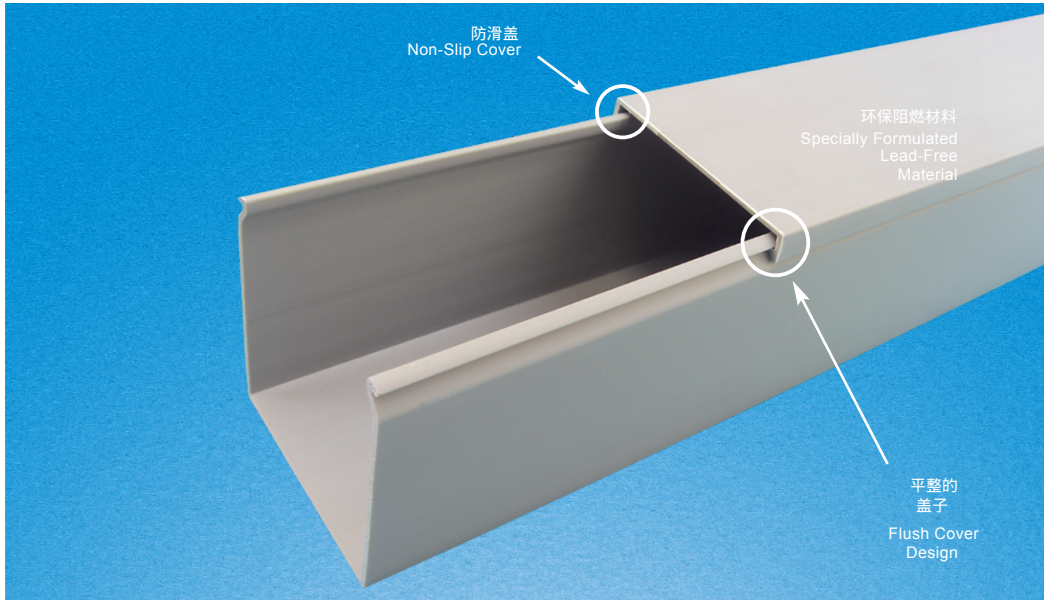

RCCN 日成SDR型密封环保阻燃线槽 Solid Wiring Duct